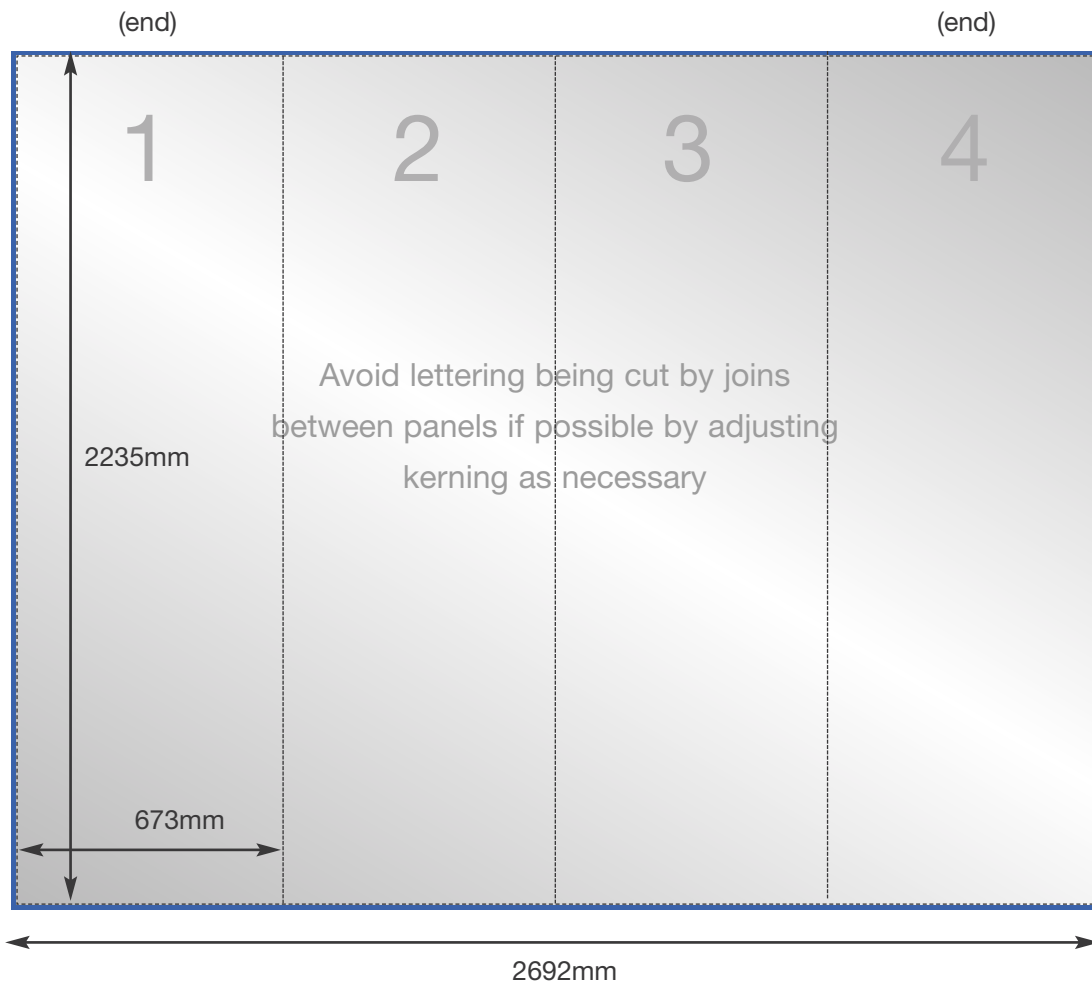

2x3 Curved Pop Up Graphic Specification

Front Panels

Overall graphic area
2235mm x 2692mm
N.B. as approximately 50% of the (end) curve panel width may be concealed from view - position text and image accordingly

Overall finished print size
2235mm x 2692mm
(4 panels 673mm width)

Overall image bleed area
2255 x 2712mm
(10mm top and sides on end panels)

REAR GRAPHIC WIDTHS (IF REQUIRED):
Each graphic panel changes to 812mm wide if printing graphics to the rear of the curved system. They are wider to account for the larger radius.