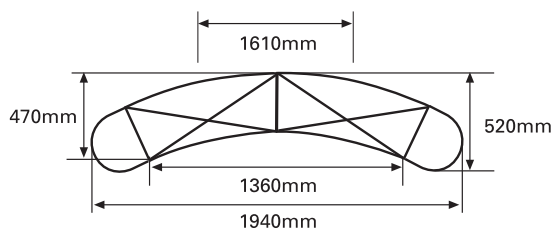

2x3 Curved Pop Up Graphic Specification

Front Panels

Overall graphic area
2235mm x 2692mm
N.B. as approximately 50% of the (end) curve panel width may be concealed from view - position text and image accordingly

Overall finished print size
2235mm x 2692mm
(4 panels 673mm width)

Overall image bleed area
2255 x 2712mm
(10mm top and sides on end panels)

REAR GRAPHIC WIDTHS (IF REQUIRED):
Each graphic panel changes to 812mm wide if printing graphics to the rear of the curved system. They are wider to account for the larger radius.