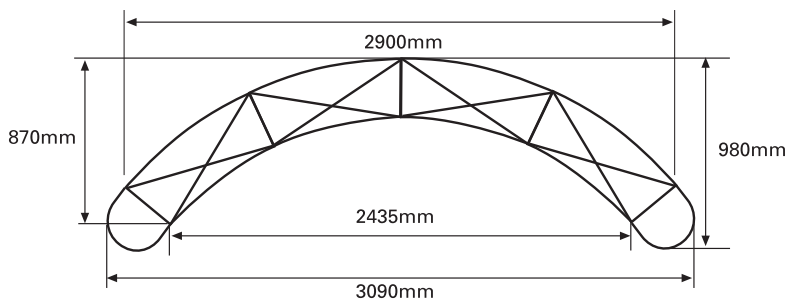

# 4x3 Curved Pop Up Graphic Specification

## Front Panels

Front visible graphic overall area  
2235mm x 4038mm  
N.B. as approximately 50% of the (end) curve panel width may be concealed from view - position text and image accordingly

Front finished overall print size  
2235mm x 4038mm  
(6 panels 673mm width)

Front overall image bleed area  
2255 x 4058mm  
(10mm top and sides on end panels)

*REAR GRAPHIC WIDTHS (IF REQUIRED):*  
Each graphic panel changes to 812mm wide if printing graphics to the rear of the curved system. They are wider to account for the larger radius.