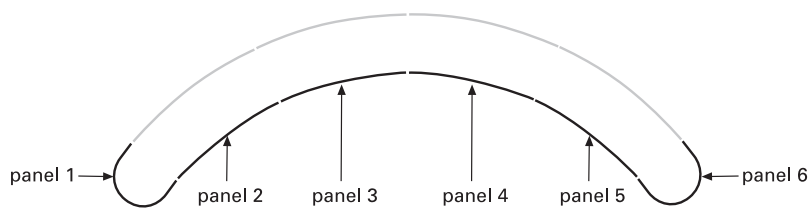

# 4x3 Curved Pop Up Graphic Specification

## Front Panels

Front visible graphic overall area  
2235mm x 4038mm  
N.B. as approximately 50% of the (end) curve panel width may be concealed from view - position text and image accordingly

Front finished overall print size  
2235mm x 4038mm  
(6 panels 673mm width)

Front overall image bleed area  
2255 x 4058mm  
(10mm top and sides on end panels)

*REAR GRAPHIC WIDTHS (IF REQUIRED):*  
Each graphic panel changes to 812mm wide if printing graphics to the rear of the curved system. They are wider to account for the larger radius.