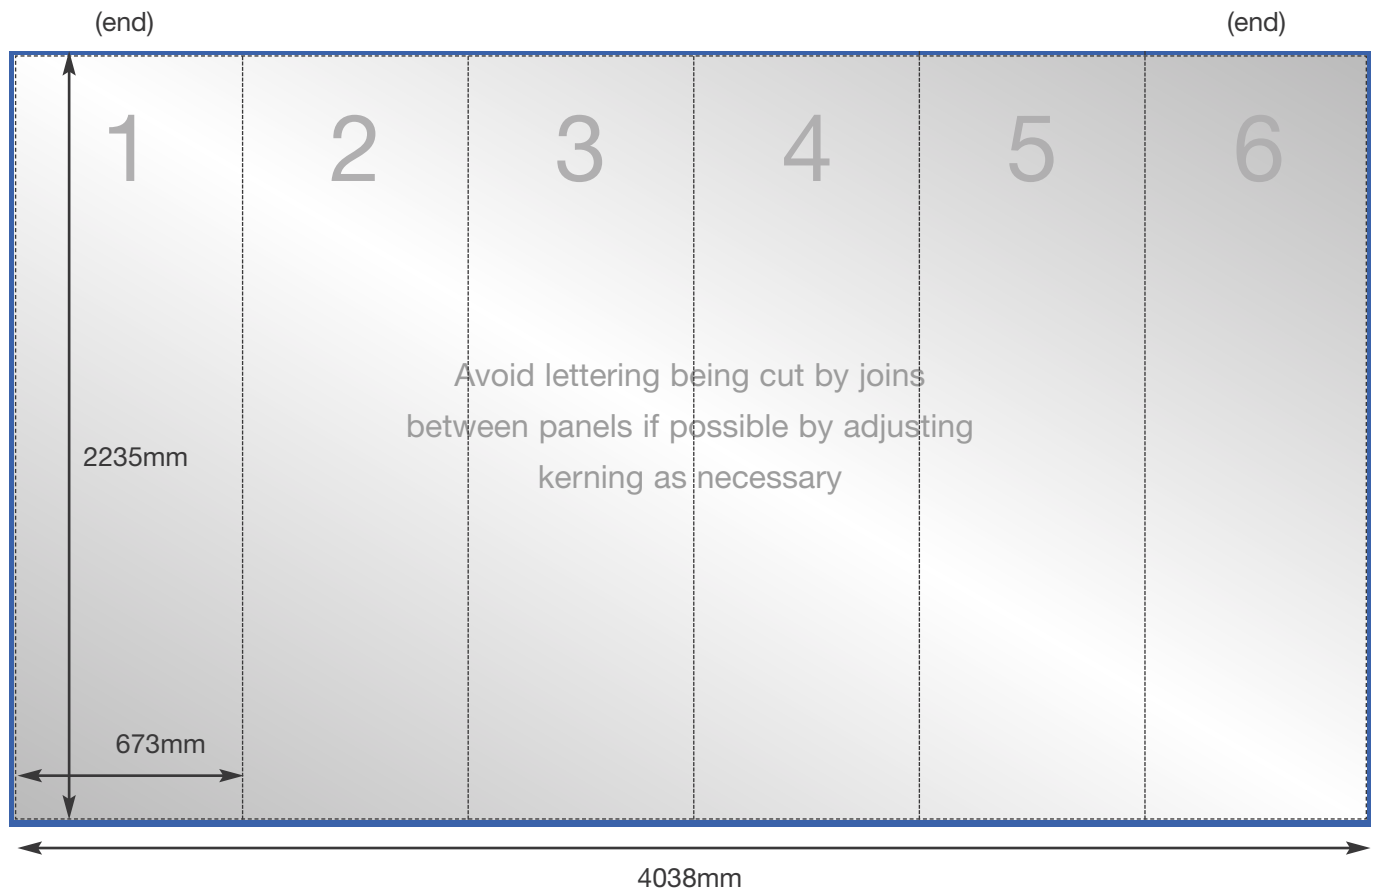

# 4x3 Curved Pop Up Graphic Specification

## Front Panels

Front visible graphic overall area  
2235mm x 4038mm  
N.B. as approximately 50% of the (end) curve panel width may be concealed from view - position text and image accordingly

Front finished overall print size  
2235mm x 4038mm  
(6 panels 673mm width)

Front overall image bleed area  
2255 x 4058mm  
(10mm top and sides on end panels)

*REAR GRAPHIC WIDTHS (IF REQUIRED):*  
Each graphic panel changes to 812mm wide if printing graphics to the rear of the curved system. They are wider to account for the larger radius.