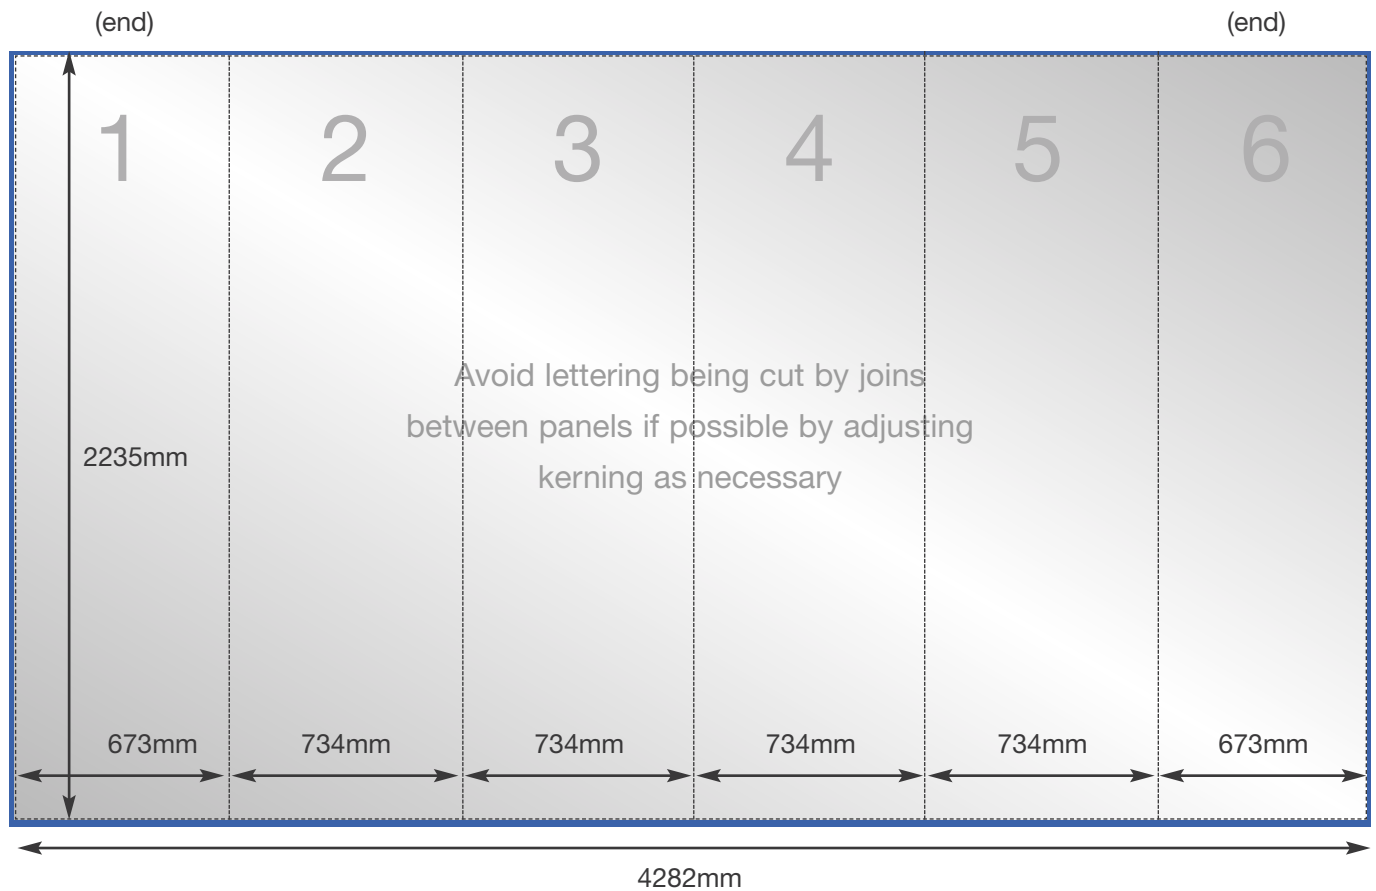

# 4x3 Straight Pop Up Graphic Specification

## Front Panels

Overall graphic area  
2235mm x 4282mm  
N.B. as approximately 50% of the (end) curve panel width may be concealed from view - position text and image accordingly

Overall finished print size  
2235mm x 4282mm  
(6 panels)

Overall image bleed area  
2255 x 4302mm  
(10mm top and sides on end panels)

*REAR GRAPHIC WIDTHS (IF REQUIRED):  
The graphic panels' widths stay the same if printing graphics to the rear of the straight system.*