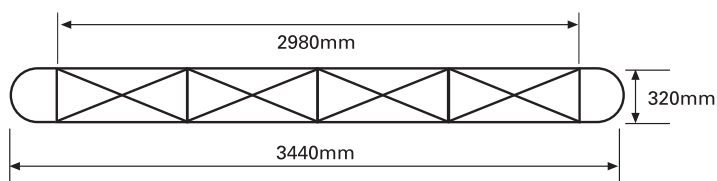

# 4x3 Straight Pop Up Graphic Specification

## Front Panels

Overall graphic area  
2235mm x 4282mm  
N.B. as approximately 50% of the (end) curve panel width may be concealed from view - position text and image accordingly

Overall finished print size  
2235mm x 4282mm  
(6 panels)

Overall image bleed area  
2255 x 4302mm  
(10mm top and sides on end panels)

*REAR GRAPHIC WIDTHS (IF REQUIRED):  
The graphic panels' widths stay the same if printing graphics to the rear of the straight system.*